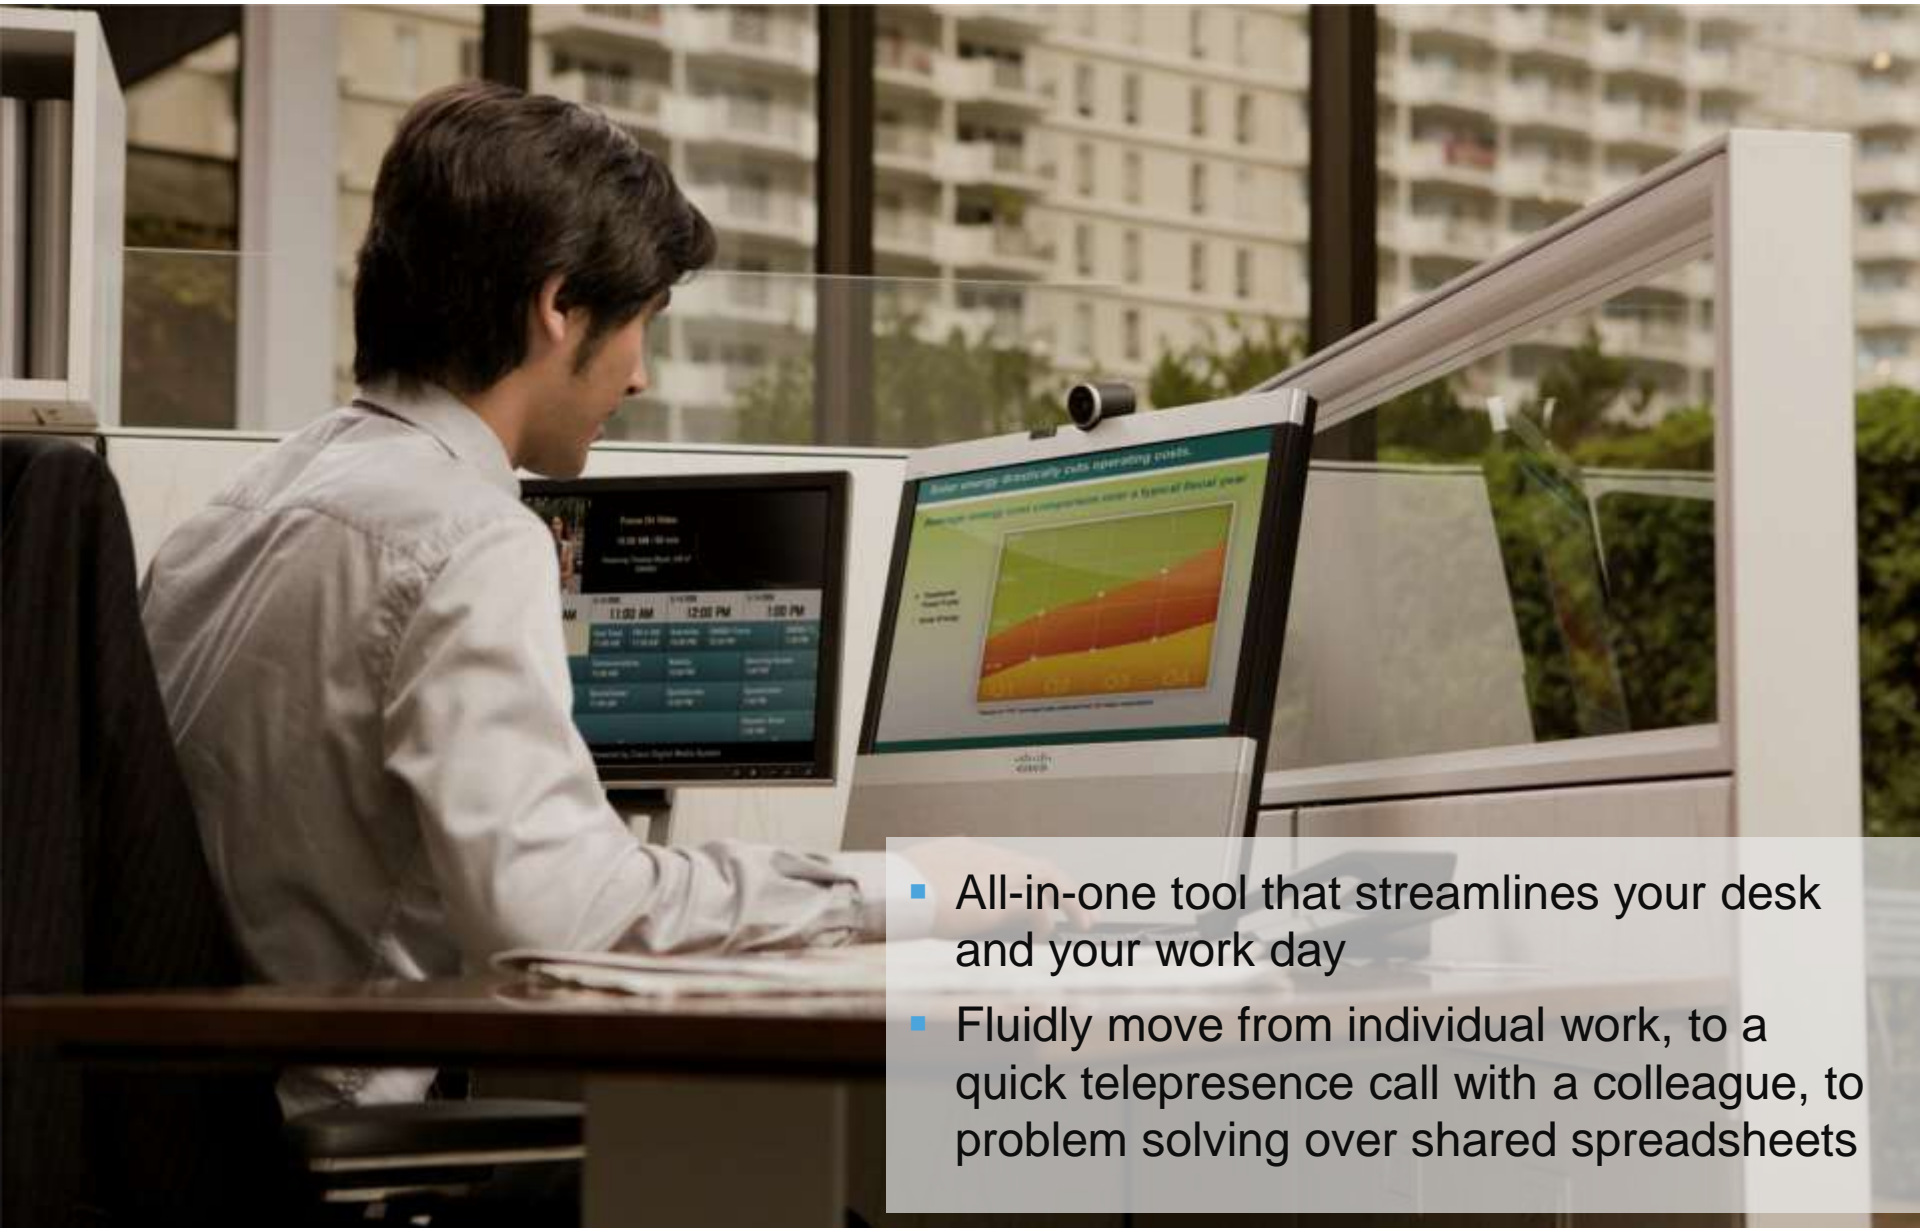

Cisco TelePresence EX60

Cisco TelePresence EX90

Work, connect and collaborate from your desk...all at the touch of a finger

All in one work and collaboration tool

Amazing face-to-face communication

Simple and intuitive user interface

Unmatched natural content sharing experience

Work, connect, collaborate

- All-in-one tool that streamlines your desk and your work day
- Fluidly move from individual work, to a quick telepresence call with a colleague, to problem solving over shared spreadsheets

Share naturally, as if you're in the same room

- See people clearly with true-to-life 1080p HD video on a large 24 or 21.5" screen
- Fluidly share materials with everyone in clear detail with HD content sharing
- Quick flip of the camera and you have an instant HD document camera

So simple

- A glide of the finger to make and manage calls with Cisco TelePresence touch screen
- Intuitive control with clear, context-sensitive functions

Features & benefits

Cisco TelePresence EX60

- 8" Cisco TelePresence touch screen for simple control
- 1080p30 and 720p60 video resolution for the telepresence experience at the desk
- High quality 21.5" PC screen with clear 1920 x 1080 resolution enables a seamless, one-tool desktop
- PrecisionHD™ camera ensures video clarity and optimal field of view
- 2 front speakers for excellent quality audio
- WXGA/720p content sharing with transparent one-touch and a built-in document camera feature to easily share physical documents and objects
- Share your laptop content easily through a digital input (DVI)
- Included wideband handset or add a headset input for privacy
- Wall mount capable with select VESA brackets